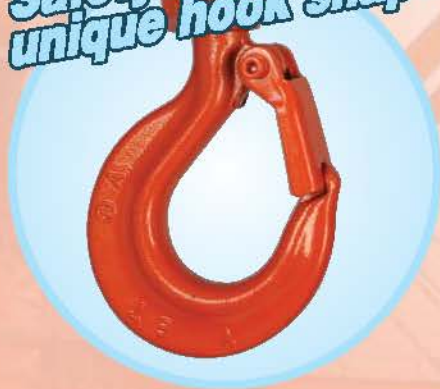

Load Chain Maker Developed New Age Highest Grade

Manual Chain Block C-21

Load chain  B39 VHC
Strongest ever than before

C-21 is equipped with new developed load chain
Grade V 100kgf/mm².

Stronger hooks and safety latch
Tip-supporting safety latch
brings easy handling.

Stronger **case-hardened**
load chain  B39 VHC brings
light and durable
chain block,
saves resources,
reduces CO₂

Safety latch and
unique hook shape

ELEPHANT

Specialized manufacturer of highest grade hoist chain

 B39 VH, VHC  Z.39 DAT

C21 type

Type C21-0.5~C21-2

Type C21-3 · C21-5

- Drop forged, properly normalized hooks.
- Tough framing.
- Strong, least corrosive.
- Electrostatic powder painting.
- Safe, dry, long-lasting friction disc.
- Free from oil permeation.
- Very light and compact body, (9.2kg 1ton).
- Easy to carry.
- Elephant's original long-life chain.
- Best wear resistance on record for manual hoist.