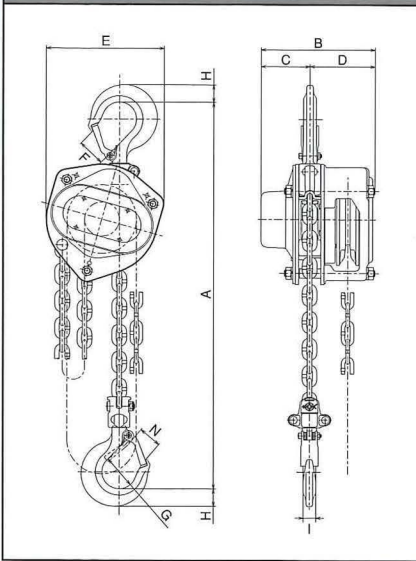

Load Chain Maker Developed New Age Highest Grade

Manual Chain Block C-21

Load chain  B39 VHC
Strongest ever than before

C-21 is equipped with new developed load chain
Grade V 100kgf/mm².

Stronger hooks and safety latch
Tip-supporting safety latch
brings easy handling.

 B39 VH, VHC  Z.39 DAT

C21 type

Type C21-0.5~C21-2

Type C21-3 · C21-5

- Drop forged, properly normalized hooks.
- Tough framing.
- Strong, least corrosive.
- Electrostatic powder painting.
- Safe, dry, long-lasting friction disc.
- Free from oil permeation.
- Very light and compact body, (9.2kg 1ton).
- Easy to carry.
- Elephant's original long-life chain.
- Best wear resistance on record for manual hoist.

■ SPECIFICATIONS

Model	Capacity (ton)	Standard lift (m)	Test load (ton)	Min. distance between hooks(A) (mm)	Hand effort to lift full working load (kg)	Load chain		Hand chain	Net weight (kg)
						no. of falls	dia. × pitch (mm)	dia. × pitch (mm)	
C21-0.5	0.5	2.5	150% × safety working load	275	26	1	4.3 × 12	4.5 × 23.0	6.1
C21-1	1	2.5		310	32		5.6 × 17		9.2
C21-1.5	1.5	2.5		340	33		6.5 × 19		11.7
C21-2	2	3		384	33		7.5 × 21		16.7
C21-3	3	3		480	38	2	6.5 × 19		19.4
C21-5	5	3		555	34	3	7.5 × 21		33.9

■ DIMENSIONS (mm)

Model	A	B	C	D	E	F	G	H	I	N
C21-0.5	275	131	54	77	121	30	36	17	13	24
C21-1	310	143	61	82	148	34	43	22	16	29
C21-1.5	340	152	68	84	168	36	43	26	21	29
C21-2	384	164	75	89	193	42	53	29	22	34
C21-3	480	152	68	84	209	44	53	35	28	36
C21-5	555	164	75	89	297	58	70	46	34	47