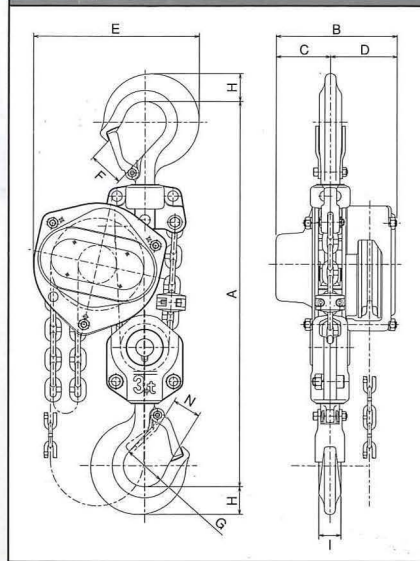

Load Chain Maker Developed New Age Highest Grade

Manual Chain Block C-21

Load chain  B39 VHC
Strongest ever than before

C-21 is equipped with new developed load chain
Grade V 100kgf/mm².

Stronger hooks and safety latch
Tip-supporting safety latch
brings easy handling.

 B39 VH, VHC  Z.39 DAT

C21 type

Type C21-0.5~C21-2

Type C21-3 · C21-5

- Drop forged, properly normalized hooks.
- Tough framing.
- Strong, least corrosive.
- Electrostatic powder painting.
- Safe, dry, long-lasting friction disc.
- Free from oil permeation.
- Very light and compact body, (9.2kg 1ton).
- Easy to carry.
- Elephant's original long-life chain.
- Best wear resistance on record for manual hoist.

■ SPECIFICATIONS

Model	Capacity (ton)	Standard lift (m)	Test load (ton)	Min. distance between hooks(A) (mm)	Hand effort to lift full working load (kg)	Load chain		Hand chain	Net weight (kg)
						no. of falls	dia. × pitch (mm)	dia. × pitch (mm)	
C21-0.5	0.5	2.5	150% × safety working load	275	26	1	4.3 × 12	4.5 × 23.0	6.1
C21-1	1	2.5		310	32		5.6 × 17		9.2
C21-1.5	1.5	2.5		340	33		6.5 × 19		11.7
C21-2	2	3		384	33		7.5 × 21		16.7
C21-3	3	3		480	38	2	6.5 × 19		19.4
C21-5	5	3		555	34	3	7.5 × 21		33.9

■ DIMENSIONS (mm)

Model	A	B	C	D	E	F	G	H	I	N
C21-0.5	275	131	54	77	121	30	36	17	13	24
C21-1	310	143	61	82	148	34	43	22	16	29
C21-1.5	340	152	68	84	168	36	43	26	21	29
C21-2	384	164	75	89	193	42	53	29	22	34
C21-3	480	152	68	84	209	44	53	35	28	36
C21-5	555	164	75	89	297	58	70	46	34	47